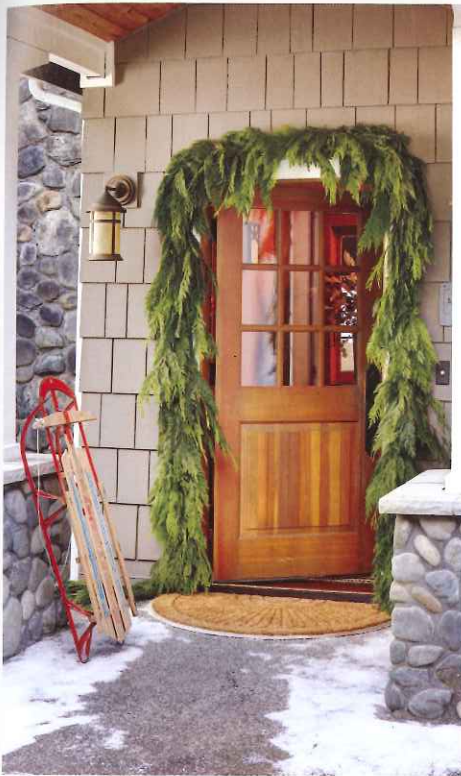

22" Mixed Evergreen Wreath

\$ 25

ITEM # DESCRIPTION

W4 ● **22" Mixed Evergreen Wreath**

An aromatic combination of Noble fir, berried juniper, and incense cedar. Touches of color are provided by red faux holly berries. A red velvet water repellent bow is included for easy attaching.

\$ 25

Noble Fir Wreath

ITEM # DESCRIPTION

W2 ● **22" Noble Fir Wreath**

Fresh, fragrant Noble fir wreath in a traditional arrangement. Includes a red velvet water repellent bow and two snowy pine cone clusters for easy attaching.

\$ 25

Western Cedar Garland

ITEM # DESCRIPTION
G3 ● Western Cedar Garland

10' of fragrant, fresh cut western cedar garland made especially to adorn your front door or porch railing. **(Two 10' garlands pictured.)**

\$ 25

Noble Fir Door Swag

ITEM # DESCRIPTION
S4 ● Noble Fir Swag

Newly designed for guaranteed sustainability and quality, this item is the perfect alternative to a wreath. Includes 1 set of snow dusted cones and a red bow. Approximately 30"x19".