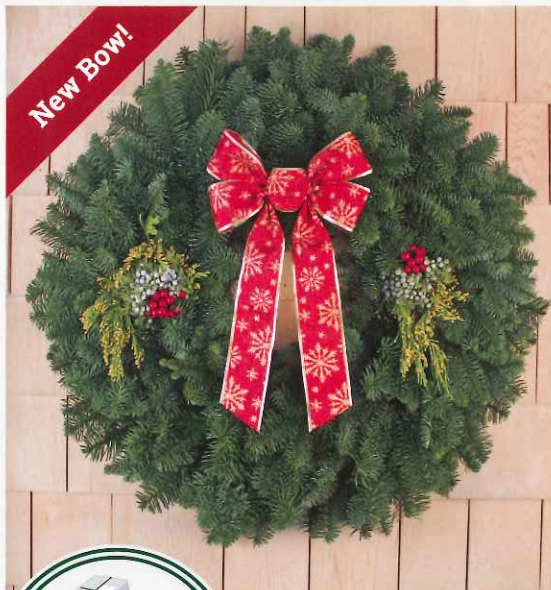

Direct Delivery Gift Items

All items in this category are individually packaged and delivered directly to the recipient (within the contiguous United States only).

Gift Items make the perfect gift for your friends, family & clients.

All items are individually packaged and delivered fresh to the recipient during the first 2 weeks after Thanksgiving.

A personalized message can be included on the address label. Share the holiday spirit this season with a Gift Item!

New Bow!

28" Mixed Evergreen Gift Wreath

$ 50

ITEM # DESCRIPTION

W3M 28" Mixed Evergreen Gift Wreath

Our largest, most dramatic wreath is made from Noble fir, berried juniper, incense cedar and complemented with red faux holly berries, with a red and gold snowflake bow.